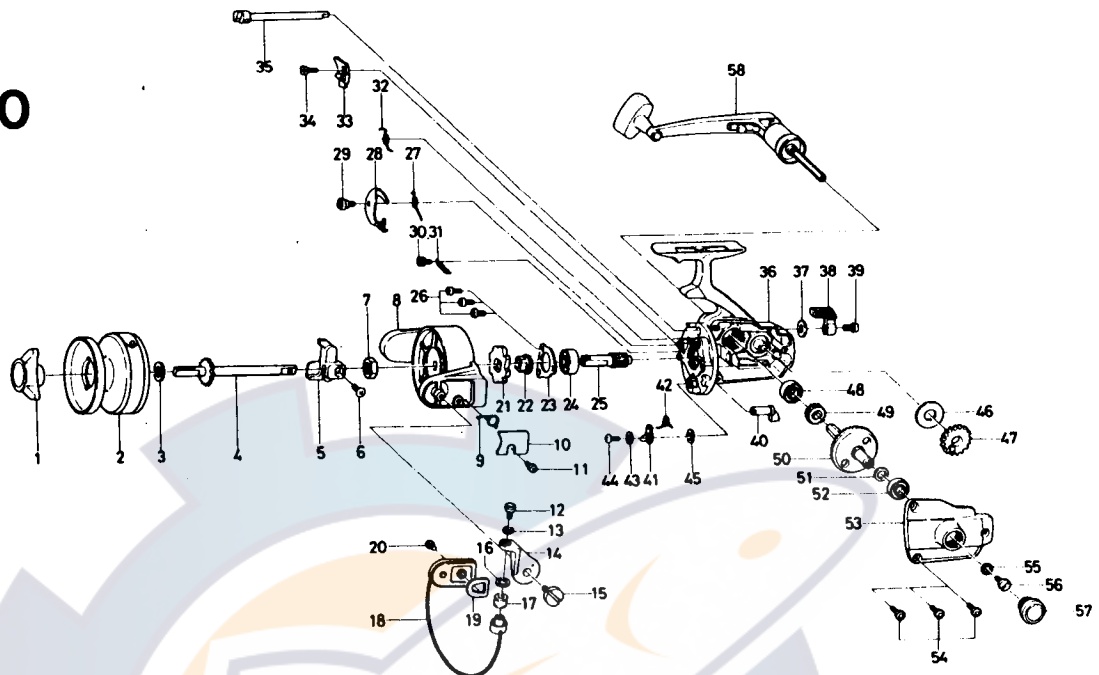

SPINNING REEL

**SS-4000****LINE CAPACITY: 300 YDS. 15 LB. TEST (275m Dia. 0.40mm)**

Key No.	Parts No.	Parts Name	Key No.	Parts No.	Parts Name
1	60008236	Drag knob	30	63633002	Click lever spring screw
2	67320601	Spool assembly	31	61440201	Click lever spring
3	63712732	Spool washer	32	61440301	Anti-reverse claw spring
4	67111301	Main shaft	33	67700921	Anti-reverse claw
5	64811002	Oscillating slider	34	63633601	Anti-reverse claw screw
6	63518901	Oscillating slider screw	35	67108902	Anti-reverse cam
7	63408301	Rotor nut	36	67006801	Body
8	62017502	Rotor	37	63732700	Anti-reverse washer
9	61442201	Bail spring	38	65412801	Anti-reverse lever
10	66330701	Bail cover	39	63511001	Anti-reverse lever screw
11	63501931	Cover screw	40	65413001	Noiseless lever
12	63633111	Bail screw	41	64613101	Noiseless cam
13	63751101	Bail washer A	42	61442101	Noiseless lever spring
14	62311901	Arm lever	43	61603101	Noiseless lever washer A
15	63623411	Arm lever screw	44	63501931	Noiseless lever screw
16	65012001	Bail washer B	45	63753001	Noiseless lever washer B
17	62504301	Line roller	46	63745400	Oscillating gear washer
18	67251216	Bail	47	64123602	Oscillating gear
19	62103501	Balancer	48	66317611	Ball bearing
20	63516401	Bail holder screw	49	64023801	Oscillating pinion
21	62805401	Ratchet	50	67503031	Drive gear
22	62707102	Click gear	51	63712800	Drive gear washer
23	60505101	Ball bearing ret. washer	52	66317611	Ball bearing
24	66331001	Ball bearing	53	67059901	Body cover
25	64024011	Pinion gear	54	63531504	Body cover screw
26	63516601	Ball bearing ret. washer screw	55	63719521	Handle washer
27	61441201	Click claw spring	56	63633401	Handle screw
28	67813501	Click claw	57	67813101	Handle cap screw
29	63633012	Click claw screw	58	67461105	Handle

**Darwa**Page  
4Date  
12-75Rev. No.  
00